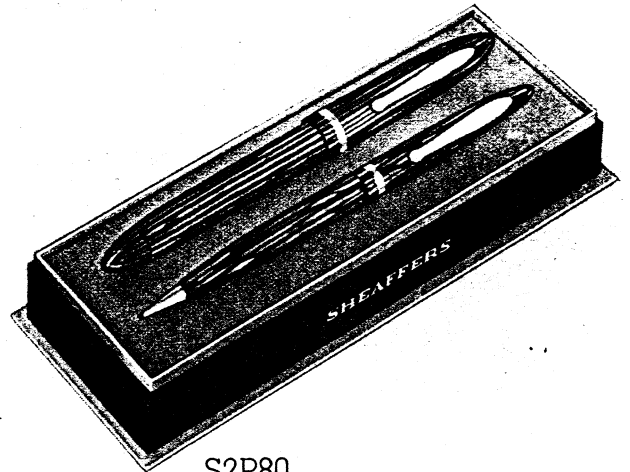

2E86—The new MARINE GREEN streamlined color design is shown here for the first time. Illustrated is a man's set at $14.00, but the rich satin and gold presentation case is available with ensembles priced at $8.50 to $15.00.

2D37—Ebonized Pearl is one of the most popular color designs ever developed by Sheaffer. Illustrated is a lady's set in this color, priced at $8.50. Other sets in this same satin and gold presentation case, for both men and women, are available from $8.50 to $15.00.

S2P80